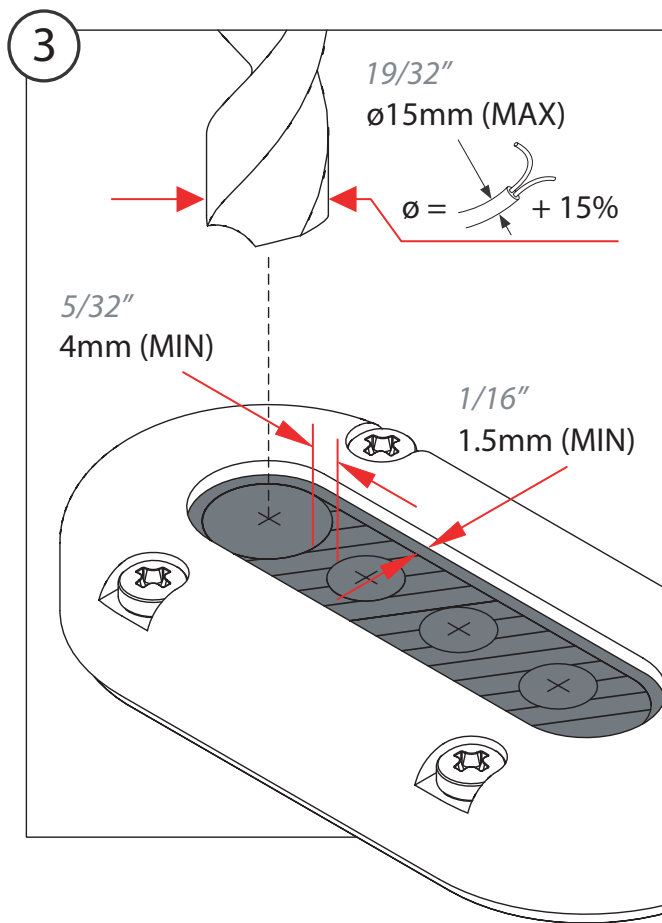

Scanstrut Multi Deck Seal Installation Instructions

ASAP48-0058GB-1018