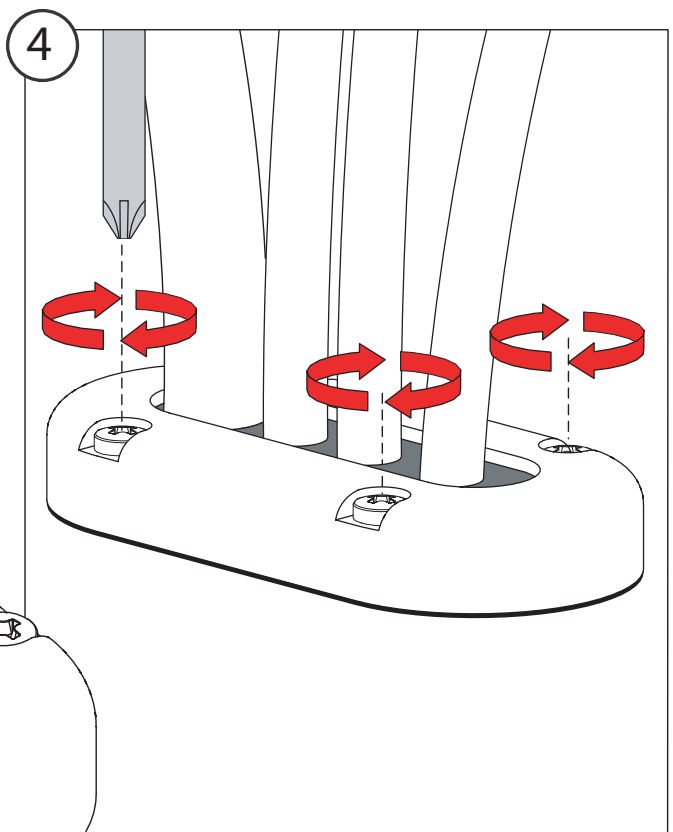

Scanstrut Multi Deck Seal Installation Instructions

ASAP48-0058GB-1018