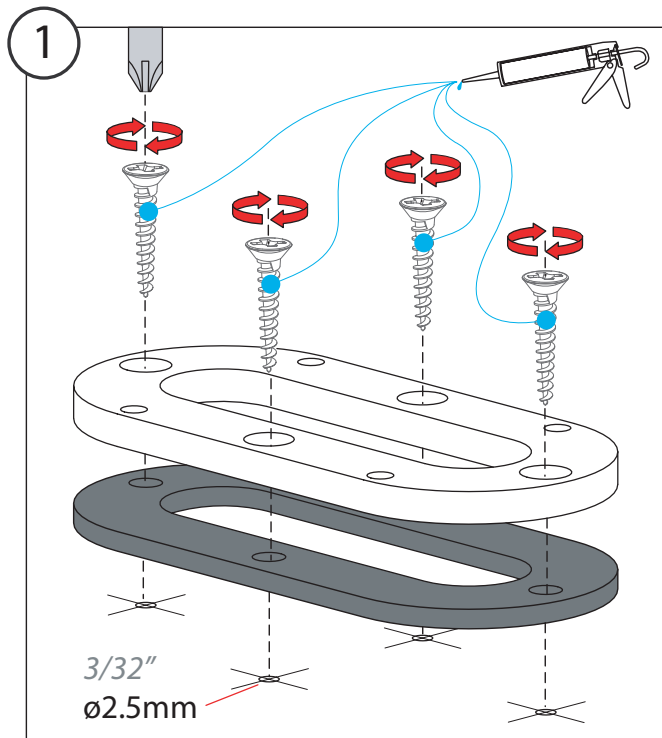

Scanstrut Multi Deck Seal Installation Instructions

ASAP48-0058GB-1018