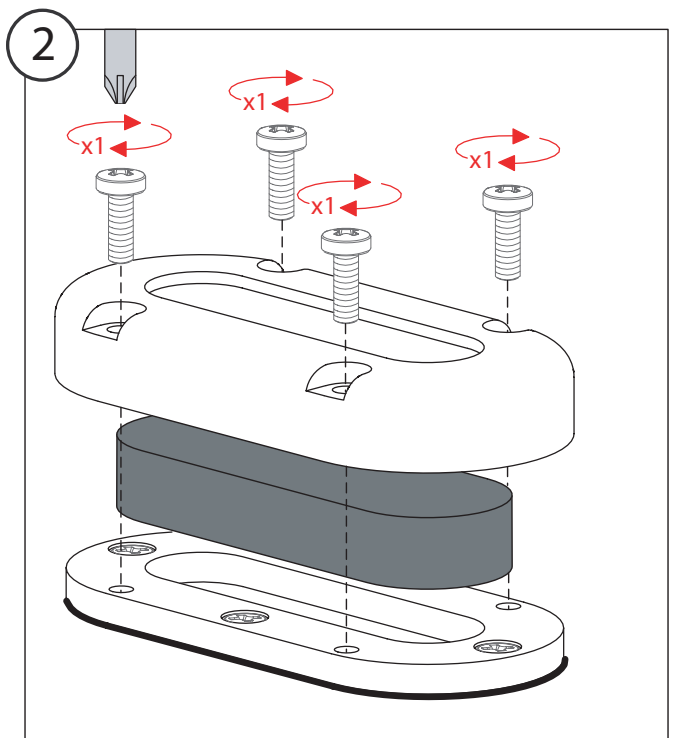

Scanstrut Multi Deck Seal Installation Instructions

ASAP48-0058GB-1018