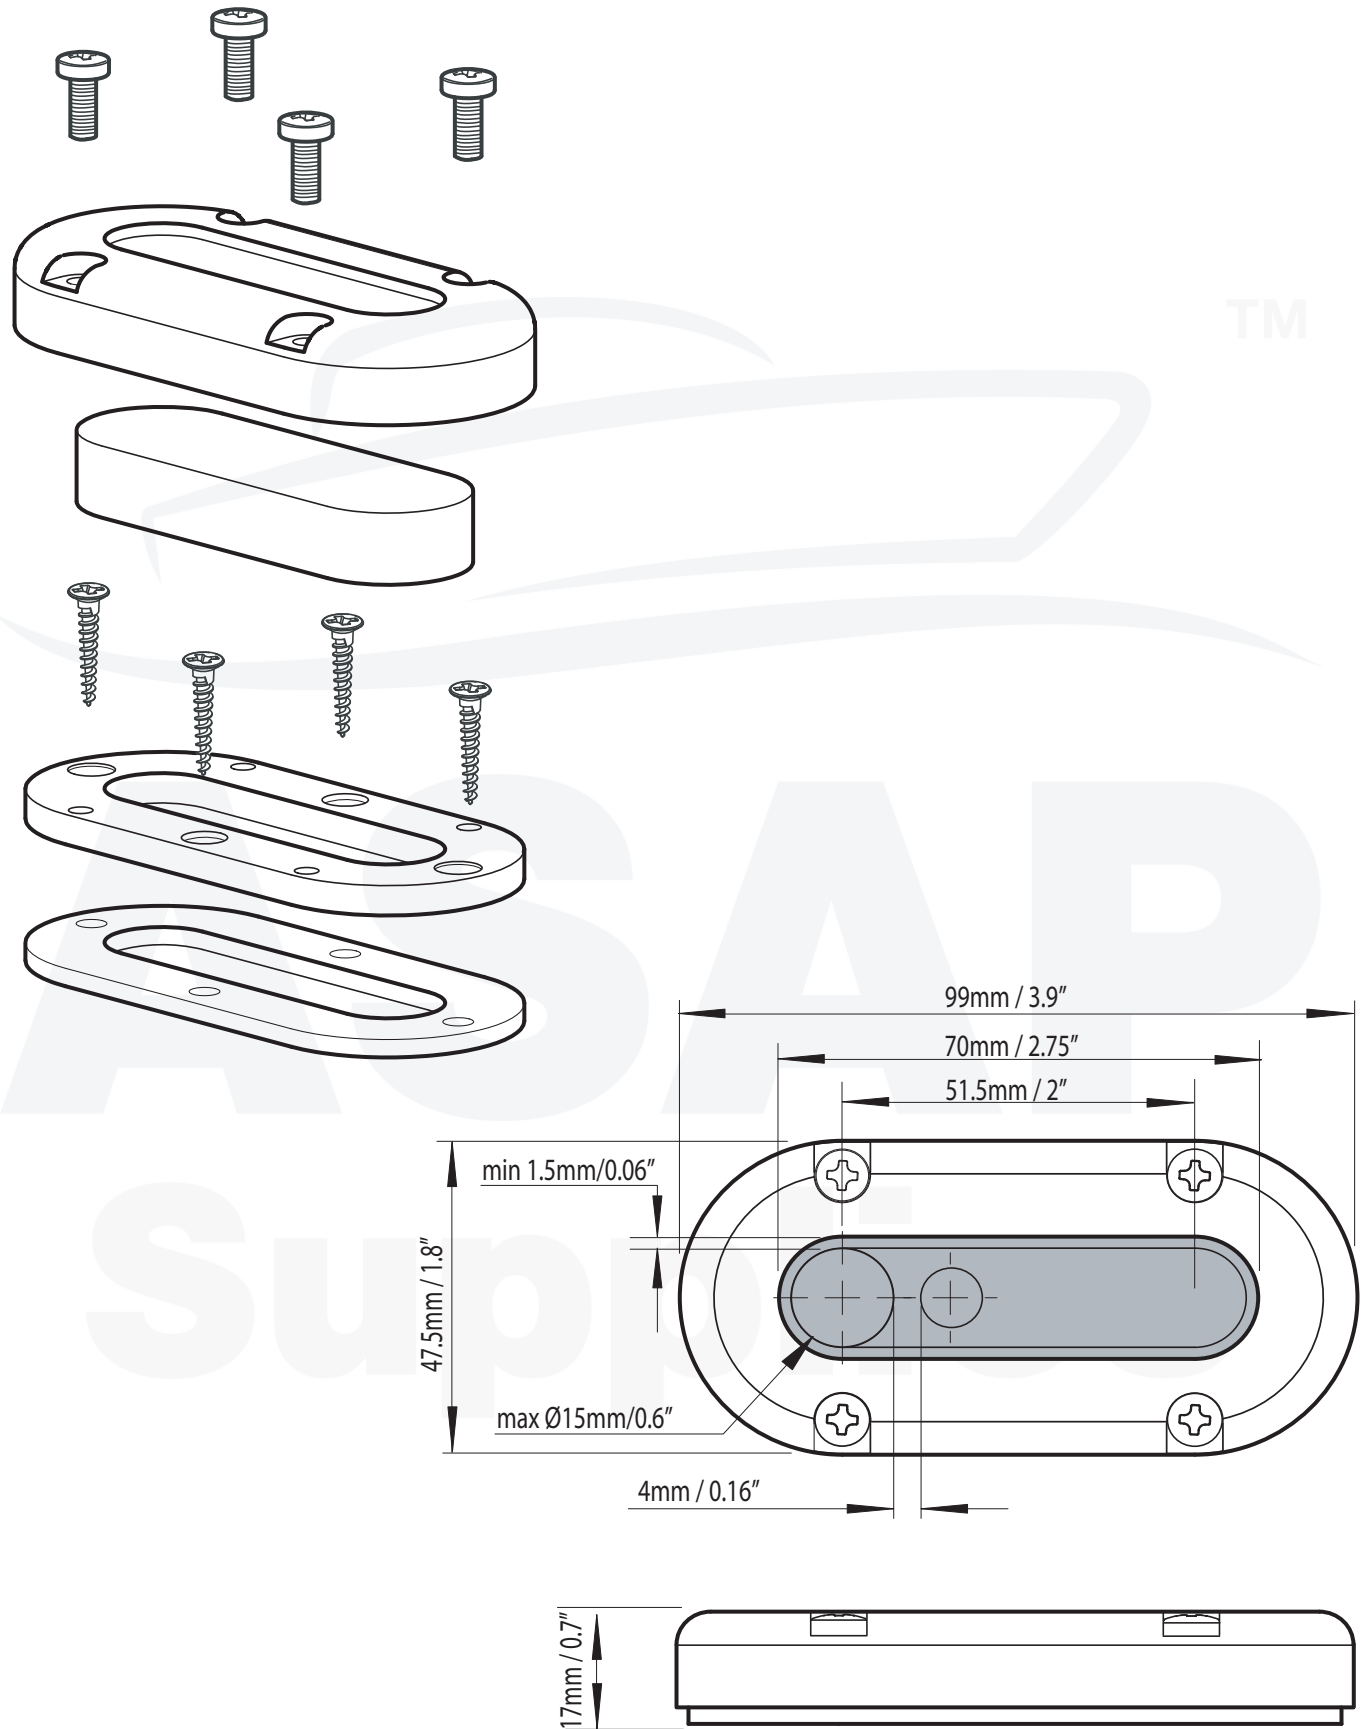

# Scanstrut Multi Deck Seal Technical Drawing

ASAP48-0057GB-1018