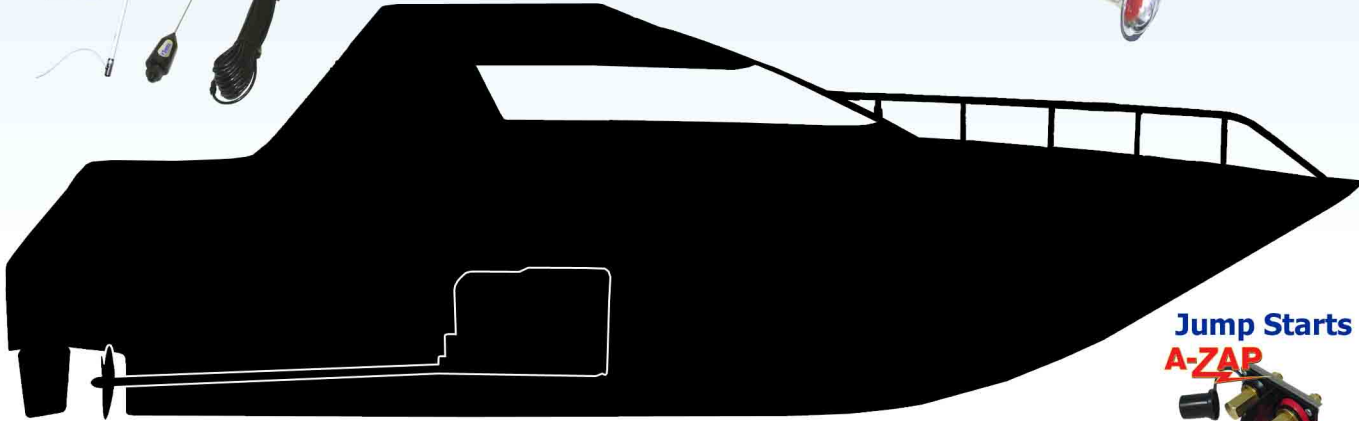

PERKO A-ZAP

Solenoids & Fuel Pumps

Underwater Lighting

PERKO

Bilge Pumps & Switches

Jump Starts

A-ZAP

Trim-tab Systems